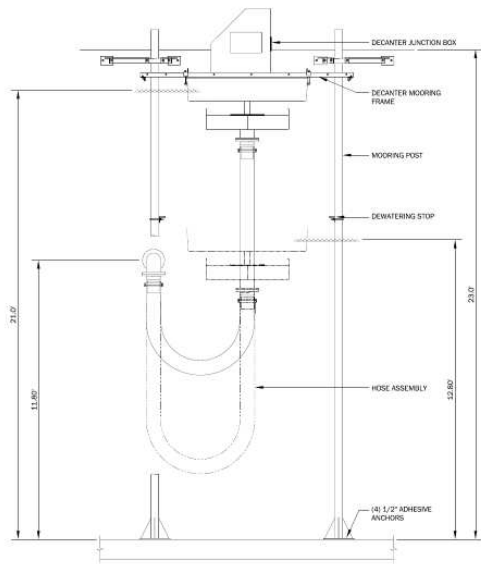

TANK ATTACHMENT PLAN VIEW

PLAN VIEW

TANK ATTACHMENT ELEVATION VIEW

SIDE VIEW

DECANTER DETAILS
NO SCALE

DISCLAIMER

These drawings, and the information contained herein, are for general presentation purposes only and are not intended, nor should be used, for engineering design plans.