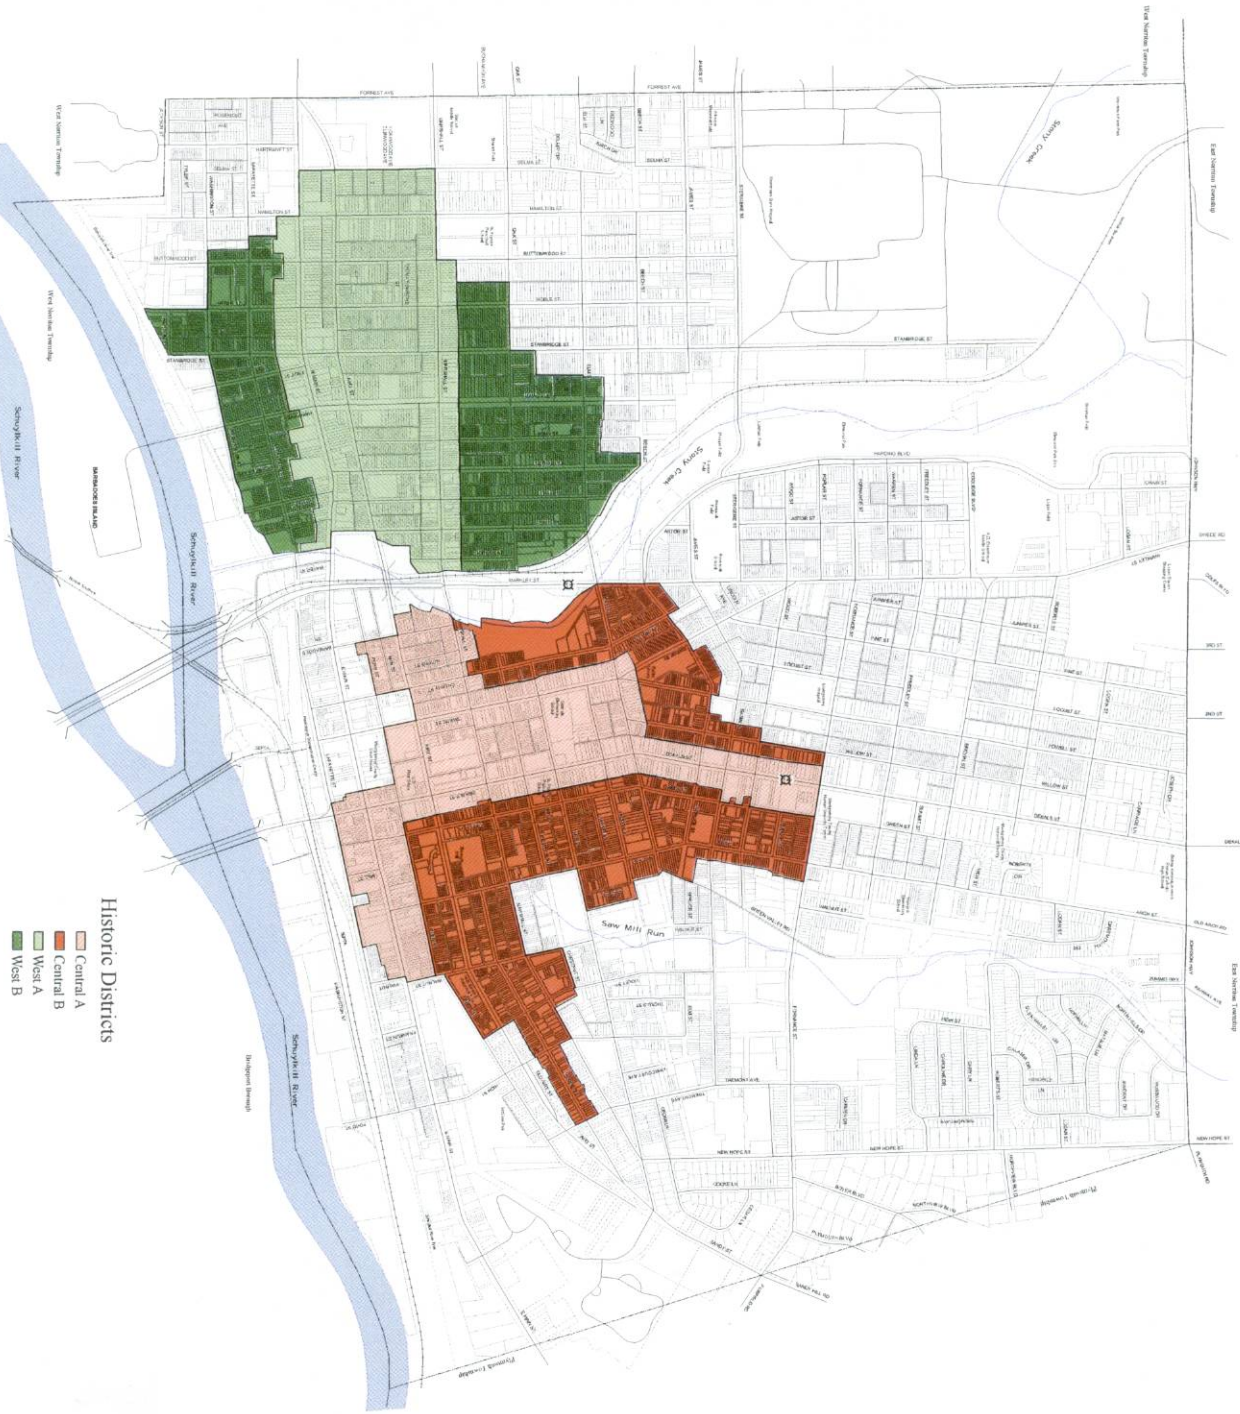

Norristown Borough
Montgomery County, Pennsylvania

Historic Districts

- Central A
- Central B
- West A
- West B

MCPC
Montgomery County
Planning Commission