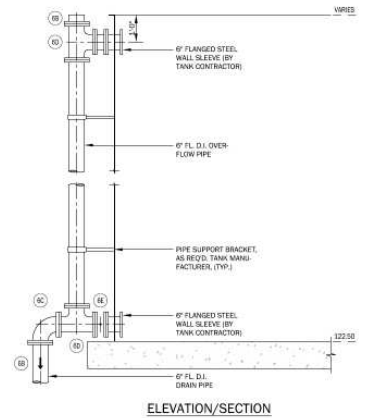

**SBR TRANSFER PUMP DETAILS**  
NO SCALE

**DIGESTER TRANSFER PUMP DETAILS**  
NO SCALE

**DIGESTER TELESCOPING VALVE DETAIL**  
NO SCALE

**TANK OVERFLOW DETAIL**  
NO SCALE

**DISCLAIMER**  
These drawings, and the information contained herein, are for general presentation purposes only, and are not intended, nor should be used, for engineering design plans.