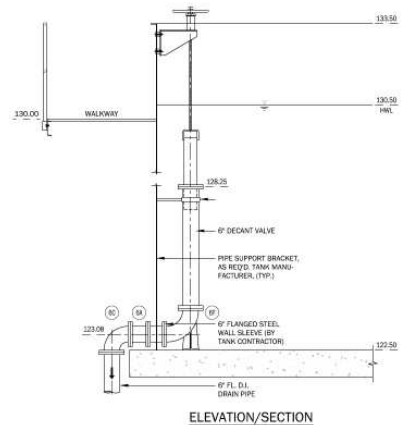

**SBR TRANSFER PUMP DETAILS**  
NO SCALE

**DIGESTER TRANSFER PUMP DETAILS**  
NO SCALE

**DIGESTER TELESCOPING VALVE DETAIL**  
NO SCALE

**TANK OVERFLOW DETAIL**  
NO SCALE

**DISCLAIMER**  
These drawings, and the information contained herein, are for general presentation purposes only, and are not intended, nor should be used, for engineering design plans.