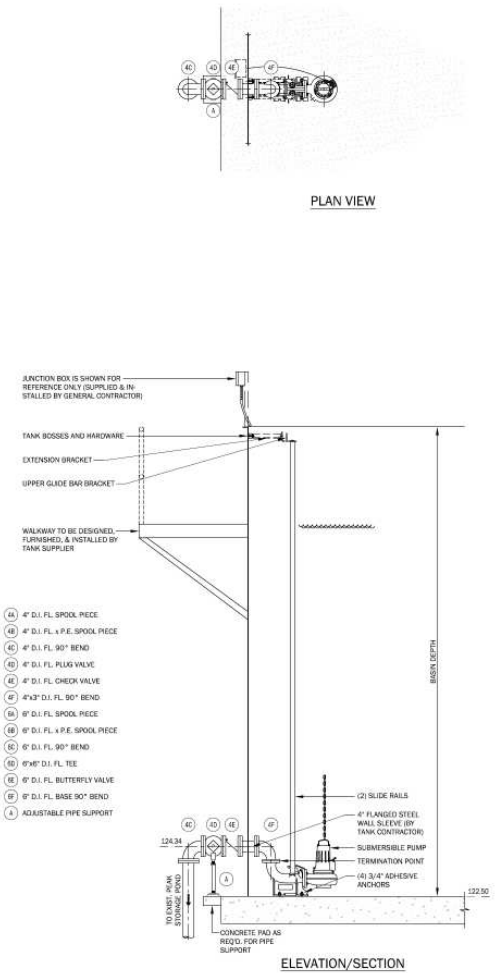

**SBR TRANSFER PUMP DETAILS**  
NO SCALE

**DIGESTER TRANSFER PUMP DETAILS**  
NO SCALE

**DIGESTER TELESCOPING VALVE DETAIL**  
NO SCALE

**TANK OVERFLOW DETAIL**  
NO SCALE

**DISCLAIMER**  
These drawings, and the information contained herein, are for general presentation purposes only, and are not intended, nor should be used, for engineering design plans.